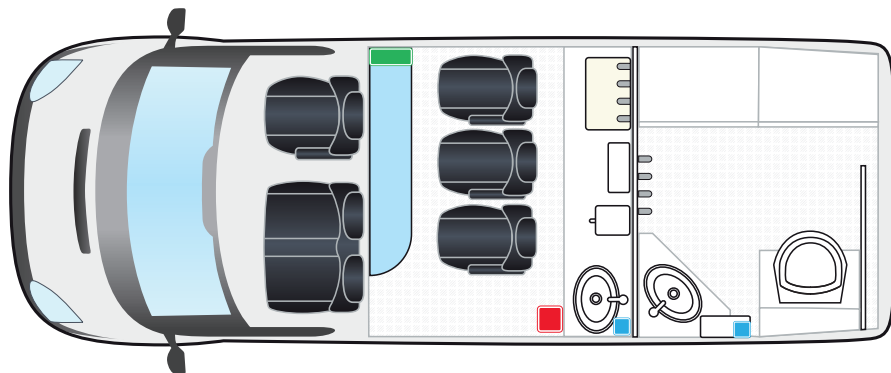

WELFARE VEHICLES - 6 SEATER MOBILE STAFFROOMS FOR YOUR WORKFORCE

Our welfare vans provide a comfortable rest area for your transient workforce with all-important heating, hand washing, eating, hot water and toilet facilities.

Utilising medium-wheelbase vans with a six, seven or eight-seat mess welfare conversion, our vehicles come with a robust, fully-lined interior and all parts are legislation-compliant. So when you win a new contract and need your people on site fast, you don't need to worry about lengthy welfare mobilisation times.

All of this means that with the help of Sunbelt Rentals, you can now access a fully-equipped mobile staffroom to get your worksite up and running in no time.

- **FULLY MOBILE**
- **COOKING FACILITIES**
- **CHARGING SOCKETS**
- **TOILET**
- **WASHING FACILITIES**

Features

- 6-seat Fiat, 3 up front (includes driver)
- 3 fixed seats
- Cupboard and fuel / tool store in toilet area
- Breakfast bar replaces table
- Spray-lined toilet area fully sealed and washable
- Safety and welfare equipment includes glass hammer, first aid kit, grab handles, anti-slip flooring, fire extinguisher, reversing cameras and parking sensors
- 12v sockets for USB charging
- Toilet area can be used to dry clothing (water heater also provides hot air)
- 25-litre cassette-type toilet
- Fridge included
- LED roof beacons x 2
- All vehicles have Chapter 8 Signage

Images are for illustrative purposes only. Make, model and layout may differ from vehicle to vehicle.